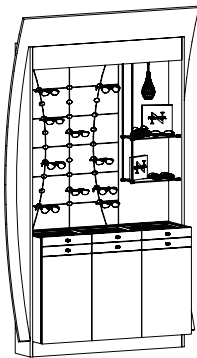

EYEDESIGNS® FLEX/METRO/CONTOUR

040110 ver1.0

Flex Collection offers a sleek, modern silhouette. Flex features curved details, modular showcases and low voltage lighting to create a metropolitan interior. The Metro Collection partners function and form to create furniture with a modern personality. The slim lines, soft curves and low voltage lighting add dramatic detail to the look of your optical. The Contour Collection also offers a sleek, modern silhouette. Contour features curved details, floating shelves and tear drop pendent lighting. All of these collections continue the contemporary look with elliptical shaped dispensing tables. Flex, Metro, and Contour complement each other and displays from all three collections can be intergrated into one optical.

Illuminated frame display with curved details, low voltage lighting, 2 drawer showcase, and 2 door storage below in base.
Available in 2 sizes.

ITEM NO.
FDDS36CT
FDDS45CT

Frame Counts 37/46 depending on unit size

CONTOUR FRAME DISPLAY WITH TRAY SHOWCASE

Illuminated frame display with curved details, low voltage lighting, 4 tray showcase, and 2 door storage below in base.
Available in 2 sizes.

ITEM NO.
FSTSC36CT

Frame Count 67

CONTOUR FRAME DISPLAY WITH TRAY SHOWCASE

Illuminated frame display with curved details, tear drop pendant lighting, 2 floating shelves, 6 tray showcase, and 3 door storage below in base.
Available as Left Shelf or Right Shelf.