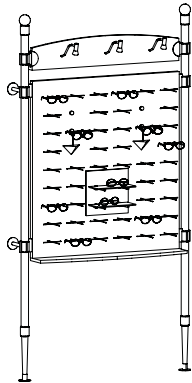

### ARCH HEADER SHELF VERSA PANEL SYSTEM

Non-illuminated frame display  
featuring an arch header, versa  
panel, 1 shelf, and 2 poles.  
*Available in 2 sizes.*

ITEM NO.  
**AHSVP36PL**  
**AHSVP48PL**

### PLEXI HEADER SHELF VERSA PANEL SYSTEM

Non-illuminated frame display  
featuring a plexi header, versa  
panel, 1 shelf, and 2 poles.  
*Available in 2 sizes.*

ITEM NO.  
**PHSVP36PL**  
**PHSVP48PL**