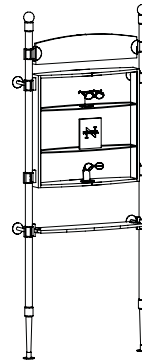

### ARCH HEADER GLASS SHELF UNIT SHELF SYSTEM

Non-illuminated glass shelf unit with 4 glass shelves featuring an arch header and 2 poles.

ITEM NO.  
**AHGSUS36PL**

Frame Count 30