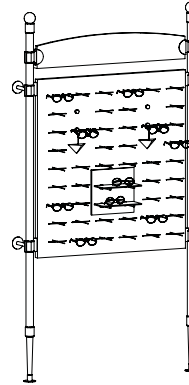

Frame Counts 35/54 depending on unit size

ARCH HEADER VERSA PANEL MODESTY PANEL

Non-illuminated frame display
featuring an arch header, versa
panel, 2 poles, and modesty panel
at base of unit. *Available in 2 sizes.*

ITEM NO.
AHVPMP36PL
AHVPMP48PL

PLEXI HEADER VERSA PANEL MODESTY PANEL

Non-illuminated frame display
featuring a plexi header, versa
panel, 2 poles, and modesty panel
at base of unit. *Available in 2 sizes.*

ITEM NO.
PHVPMP36PL
PHVPMP48PL

No
Image
Available

No
Image
Available

ILLUMINATED HEADER VERSA PANEL MODESTY PANEL

Illuminated frame display
featuring a header, versa panel,
2 poles, and modesty panel at base
of unit. *Available in 2 sizes.*

ITEM NO.
IHVPMP36PL
IHVPMP48PL

Frame Counts 36/54 depending on unit size