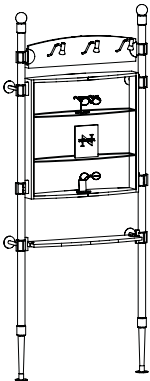

Frame Count 30

ILLUMINATED HEADER GLASS SHELF UNIT SHELF SYSTEM

Illuminated glass shelf unit with 4 glass shelves featuring a header and 2 poles.

ITEM NO.
IHGSUS36PL

No
Image
Available

ARCH HEADER GLASS SHELF UNIT SHELF MODESTY PANEL

Non-illuminated glass shelf unit with 4 glass shelves featuring an arch header, 2 poles, and modesty panel at base of unit.

ITEM NO.
AHGSUSMP36PL

No
Image
Available

PLEXI HEADER GLASS SHELF UNIT SHELF MODESTY PANEL

Non-illuminated glass shelf unit with 4 glass shelves featuring a plexi header, 2 poles, and modesty panel at base of unit.

ITEM NO.
PHGSUSMP36PL