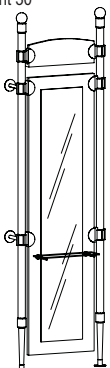

### ILLUMINATED HEADER GLASS SHELF UNIT SHELF MODESTY PANEL

Illuminated glass shelf unit with 4 glass shelves featuring a header, 2 poles, and modesty panel at base of unit.

ITEM NO.  
**IHGSUSMP36PL**

Frame Count 30

### ARCH HEADER MIRROR UNIT SYSTEM

Mirror unit featuring an arch header and 1 shelf. Available in 2 sizes.

ITEM NO.  
**AHMU24PL**  
**AHMU30PL**

Frame Count 30