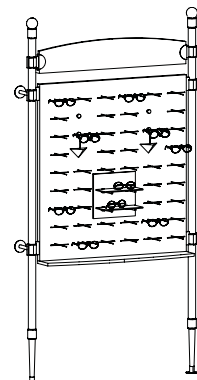

Frame Counts 36/54 depending on unit size

ARCH HEADER SHELF VERSA PANEL SYSTEM

Non-illuminated frame display
featuring an arch header, versa
panel, 1 shelf, and 2 poles.
Available in 2 sizes.

ITEM NO.
AHSVP36PL
AHSVP48PL

Frame Counts 36/54 depending on unit size