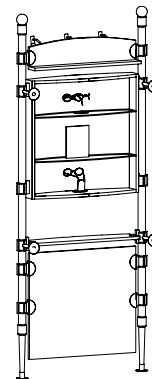

Frame Count 30