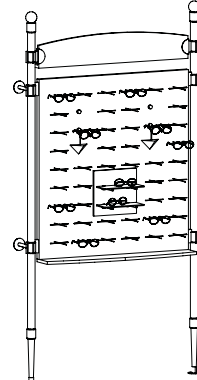

Frame Counts 36/54 depending on unit size

PLEXI HEADER SHELF VERSA PANEL SYSTEM

Non-illuminated frame display
featuring a plexi header, versa
panel, 1 shelf, and 2 poles.
Available in 2 sizes.

ITEM NO.
PHSVP36PL
PHSVP48PL