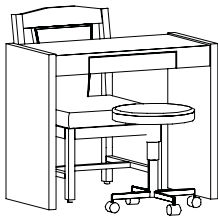

DISPENSING TABLE TWO LEG

Dispensing table featuring 2 legs.
Available in 2 sizes.

ITEM NO.
DT362L2000VP
DT542L2000VP