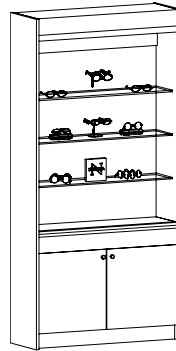

Frame Counts 70/84 depending on unit size

FRAME DISPLAY WITH TRAY SHOWCASE

Illuminated frame display with tray showcase and 2 door storage below.
Available in 2 sizes.

ITEM NO.
FSTSC382000VP
FSTSC452000VP

Frame Counts 90/144 depending on unit size

GLASS SHELF DISPLAY WITH MIRROR BACK

Illuminated glass shelf display with mirror back, 3 shelves, and 2 door storage below.
Available in 2 sizes.

ITEM NO.
GSM382000VP
GSM452000VP

Frame Counts 40/50 depending on unit size

CURIO SHOWCASE

Curio showcase featuring 1 glass shelf and storage below in base.
24" wide.

ITEM NO.
C242000VP

Frame Count 20

MIRROR UNIT ILLUMINATED

Illuminated mirror unit with 2 shelves.
Available in 4 sizes.