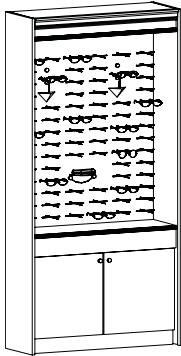

FRAME DISPLAY WITH STORAGE

Illuminated frame display with 2 door storage below.
Available in 2 sizes.

ITEM NO.
FD382004VP
FD452004VP

Frame Counts 70/84 depending on unit size

SIGNATURE FRAME DISPLAY

Low profile non- illuminated frame display with base panel.
Available in 2 sizes.

ITEM NO.
FD382004SVP
FD452004SVP

Frame Counts 70/84 depending on unit size

FRAME DISPLAY WITH TRAY SHOWCASE

Illuminated frame display with tray showcase and 2 door storage below.
45" wide.

ITEM NO.
FSTSC452004VP

Frame Count 114

GLASS SHELF DISPLAY WITH MIRROR BACK

Illuminated glass shelf display with mirror back, 3 shelves, and 2 door storage below.
Available in 2 sizes.

ITEM NO.

GSM382004VP
GSM452004VP

Frame Counts 40/50 depending on unit size

COMPUTER STATION

Computer station featuring keyboard tray and 1 shelf.

ITEM NO.
CS242000VP

DISPENSING TABLE TWO LEG

Dispensing table featuring 2 legs.
Available in 2 sizes.

ITEM NO.
DT362L2000VP
DT542L2000VP