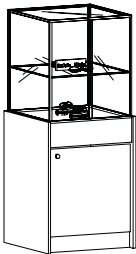

Frame Counts 70/84 depending on unit size

FRAME DISPLAY WITH TRAY SHOWCASE

Illuminated frame display with tray showcase and 2 door storage below.
Available in 2 sizes.

ITEM NO.
FSTSC382000VP
FSTSC452000VP

Frame Counts 90/144 depending on unit size

GLASS SHELF DISPLAY WITH MIRROR BACK

Illuminated glass shelf display with mirror back, 3 shelves, and 2 door storage below.
Available in 2 sizes.

ITEM NO.
GSM382000VP
GSM452000VP

Frame Counts 40/50 depending on unit size

CURIO SHOWCASE

Curio showcase featuring 1 glass shelf and storage below in base.
24" wide.

ITEM NO.
C242000VP

Frame Count 20

MIRROR UNIT ILLUMINATED

Illuminated mirror unit with 2 shelves.
Available in 4 sizes.