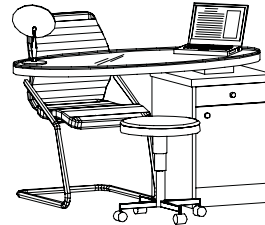

COMPUTER STATION

Computer station featuring keyboard tray and 1 shelf.

ITEM NO.
CS242004VP

DISPENSING TABLE TWO LEG

Dispensing table featuring 2 legs. Available in 2 sizes.

ITEM NO.
DT362L2004VP
DT542L2004VP

54 ELLIPTICAL TABLE WITH 1 DRAWER & 1 DOOR

Dispensing table 54 inches wide with elliptical glass top, 1 full door, and 1 drawer in storage base.

ITEM NO.
PEGTDWR2004PR

MATRIX EXAM DESK

Exam desk featuring 3 drawers in base and 1 trial lens drawer- trial lens insert by the doctor.