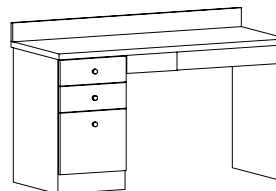

MATRIX EXAM DESK

Exam desk featuring 3 drawers in base and 1 trial lens drawer- trial lens insert by the doctor.

ITEM NO.
EDM2000VP