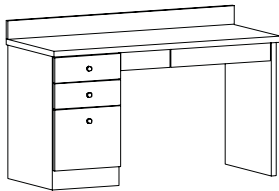

FULL LENGTH MIRROR PANEL

Full length mirror panel.
Available in 2 sizes.

ITEM NO.
FLMP122004VP
FLMP152004VP

QUICKSHIP VERSA WALL MIRROR

Versa Wall mirror with shelf. 20" wide x 49 1/2" high

ITEM NO.
VWMIRROR2004VP

COMPUTER STATION

Computer station featuring keyboard tray and 1 shelf.

ITEM NO.
CS242004VP

DISPENSING TABLE TWO LEG

Dispensing table featuring 2 legs. Available in 2 sizes.

ITEM NO.
DT362L2004VP
DT542L2004VP

54 ELLIPTICAL TABLE WITH 1 DRAWER & 1 DOOR

Dispensing table 54 inches wide with elliptical glass top, 1 full door, and 1 drawer in storage base.

ITEM NO.
PEGTDWR2004PR

MATRIX EXAM DESK

Exam desk featuring 3 drawers in base and 1 trial lens drawer- trial lens insert by the doctor.