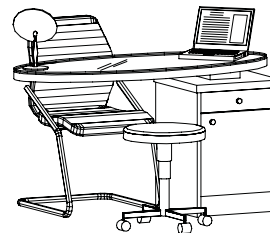

COMPUTER STATION

Computer station featuring keyboard tray and 1 shelf.

ITEM NO.
CS242000VP

DISPENSING TABLE TWO LEG

Dispensing table featuring 2 legs.
Available in 2 sizes.

ITEM NO.
DT362L2000VP
DT542L2000VP