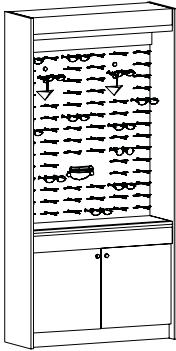

COMPUTER STATION

Computer station featuring keyboard tray and 1 shelf.

ITEM NO.
CS242004VP

DISPENSING TABLE TWO LEG

Dispensing table featuring 2 legs. Available in 2 sizes.

ITEM NO.
DT362L2004VP
DT542L2004VP

54 ELLIPTICAL TABLE WITH 1 DRAWER & 1 DOOR

Dispensing table 54 inches wide with elliptical glass top, 1 full door, and 1 drawer in storage base.

ITEM NO.
PEGTDWR2004PR

MATRIX EXAM DESK

Exam desk featuring 3 drawers in base and 1 trial lens drawer- trial lens insert by the doctor.

ITEM NO.
EDM2004VP

MATRIX EXAM SINK BASE

Exam sink base featuring 1 door in base- stainless steel sink included.

ITEM NO.
ESBM2004VP

FRAME DISPLAY WITH STORAGE

Illuminated frame display with 2 door storage below.
Available in 2 sizes.