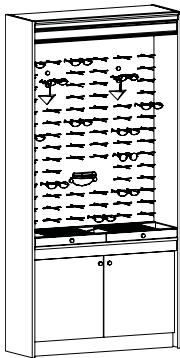

FRAME DISPLAY WITH STORAGE

Illuminated frame display with 2 door storage below.
Available in 2 sizes.

ITEM NO.
FD382004VP
FD452004VP

Frame Counts 70/84 depending on unit size

SIGNATURE FRAME DISPLAY

Low profile non- illuminated frame display with base panel.
Available in 2 sizes.

ITEM NO.
FD382004SVP
FD452004SVP

Frame Counts 70/84 depending on unit size

FRAME DISPLAY WITH TRAY SHOWCASE

Illuminated frame display with tray showcase and 2 door storage below.
45" wide.

ITEM NO.
FSTSC452004VP

Frame Count 114

GLASS SHELF DISPLAY WITH MIRROR BACK

Illuminated glass shelf display with mirror back, 3 shelves, and 2 door storage below.
Available in 2 sizes.

ITEM NO.

GSM382004VP
GSM452004VP

Frame Counts 40/50 depending on unit size

CURIO SHOWCASE

Curio showcase featuring 1 glass shelf and storage below in base.
24" wide.

ITEM NO.
C242004VP

Frame Count 20

ETAGERE WINDOW

Illuminated etagere window unit featuring 3 glass shelves and 2 door storage below. 38" wide.