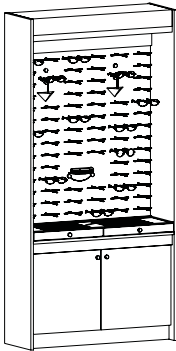

54 ELLIPTICAL TABLE WITH 1 DRAWER & 1 DOOR

Dispensing table 54 inches wide with elliptical glass top, 1 full door, and 1 drawer in storage base.

ITEM NO.
PEGTDWR2004PR

MATRIX EXAM DESK

Exam desk featuring 3 drawers in base and 1 trial lens drawer- trial lens insert by the doctor.

ITEM NO.
EDM2004VP

MATRIX EXAM SINK BASE

Exam sink base featuring 1 door in base- stainless steel sink included.

ITEM NO.
ESBM2004VP

FRAME DISPLAY WITH STORAGE

Illuminated frame display with 2 door storage below.
Available in 2 sizes.

ITEM NO.
FD382000VP
FD452000VP

Frame Counts 70/84 depending on unit size

SIGNATURE FRAME DISPLAY

Low profile non- illuminated frame display with base panel.
Available in 2 sizes.

ITEM NO.
FD382000SVP
FD452000SVP

Frame Counts 70/84 depending on unit size

FRAME DISPLAY WITH TRAY SHOWCASE

Illuminated frame display with tray showcase and 2 door storage below.
Available in 2 sizes.

ITEM NO.
FSTSC382000VP
FSTSC452000VP