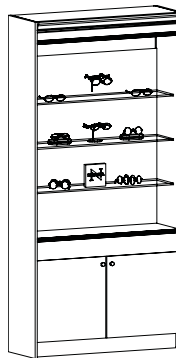

FRAME DISPLAY WITH STORAGE

Illuminated frame display with 2 door storage below.
Available in 2 sizes.

ITEM NO.
FD382004VP
FD452004VP

Frame Counts 70/84 depending on unit size

SIGNATURE FRAME DISPLAY

Low profile non- illuminated frame display with base panel.
Available in 2 sizes.

ITEM NO.
FD382004SVP
FD452004SVP

Frame Counts 70/84 depending on unit size

FRAME DISPLAY WITH TRAY SHOWCASE

Illuminated frame display with tray showcase and 2 door storage below.
45" wide.

ITEM NO.
FSTSC452004VP

Frame Count 114

GLASS SHELF DISPLAY WITH MIRROR BACK

Illuminated glass shelf display with mirror back, 3 shelves, and 2 door storage below.
Available in 2 sizes.

ITEM NO.

GSM382004VP
GSM452004VP

Frame Counts 40/50 depending on unit size

CURIO SHOWCASE

Curio showcase featuring 1 glass shelf and storage below in base.
24" wide.

ITEM NO.
C242004VP

Frame Count 20

ETAGERE WINDOW

Illuminated etagere window unit featuring 3 glass shelves and 2 door storage below. 38" wide.