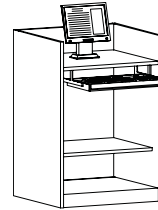

FULL LENGTH MIRROR PANEL

Full length mirror panel.
Available in 2 sizes.

ITEM NO.
FLMP122004VP
FLMP152004VP

QUICKSHIP VERSA WALL MIRROR

Versa Wall mirror with shelf. 20" wide x 49 1/2" high

ITEM NO.
VWMIRROR2004VP

54 ELLIPTICAL TABLE WITH 1 DRAWER & 1 DOOR

Dispensing table 54 inches wide with elliptical glass top, 1 full door, and 1 drawer in storage base.

ITEM NO.
PEGTDWR2004PR

MATRIX EXAM DESK

Exam desk featuring 3 drawers in base and 1 trial lens drawer- trial lens insert by the doctor.