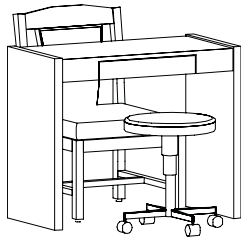

DISPENSING TABLE TWO LEG

Dispensing table featuring 2 legs. Available in 2 sizes.

ITEM NO.
DT362L2004VP
DT542L2004VP