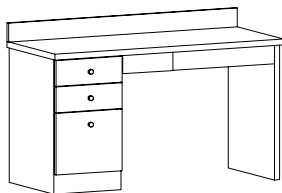

QUICKSHIP VERSA WALL MIRROR

Versa Wall mirror with shelf. 20" wide x 49 1/2" high

ITEM NO.
VWMIRROR2000VP

PROFILE MIRROR WITH GLASS SHELF

Wall mirror 20 inches wide with curved accents and glass shelf.

ITEM NO.
PMIRROR2000PR

COMPUTER STATION

Computer station featuring keyboard tray and 1 shelf.

ITEM NO.
CS242000VP

DISPENSING TABLE TWO LEG

Dispensing table featuring 2 legs.
Available in 2 sizes.

ITEM NO.
DT362L2000VP
DT542L2000VP

54 ELLIPTICAL TABLE WITH 1 DRAWER & 1 DOOR

Dispensing table 54 inches wide with elliptical glass top, 1 full door, and 1 drawer in storage base.

ITEM NO.
PEGTDWR2000PR

MATRIX EXAM DESK

Exam desk featuring 3 drawers in base and 1 trial lens drawer- trial lens insert by the doctor.