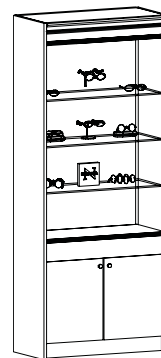

FRAME DISPLAY WITH STORAGE

Illuminated frame display with 2 door storage below.
Available in 2 sizes.

ITEM NO.
FD382004VP
FD452004VP

Frame Counts 70/84 depending on unit size

SIGNATURE FRAME DISPLAY

Low profile non- illuminated frame display with base panel.
Available in 2 sizes.

ITEM NO.
FD382004SVP
FD452004SVP

Frame Counts 70/84 depending on unit size

FRAME DISPLAY WITH TRAY SHOWCASE

Illuminated frame display with tray showcase and 2 door storage below.
45" wide.

ITEM NO.
FSTSC452004VP

Frame Count 114

GLASS SHELF DISPLAY WITH MIRROR BACK

Illuminated glass shelf display with mirror back, 3 shelves, and 2 door storage below.
Available in 2 sizes.

ITEM NO.

GSM382004VP
GSM452004VP

Frame Counts 40/50 depending on unit size

CURIO SHOWCASE

Curio showcase featuring 1 glass shelf and storage below in base.
24" wide.

ITEM NO.
C242004VP

Frame Count 20

ETAGERE WINDOW

Illuminated etagere window unit featuring 3 glass shelves and 2 door storage below. 38" wide.