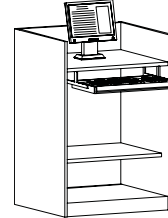

QUICKSHIP VERSA WALL MIRROR

Versa Wall mirror with shelf. 20" wide x 49 1/2" high

ITEM NO.
VWMIRROR2000VP

PROFILE MIRROR WITH GLASS SHELF

Wall mirror 20 inches wide with curved accents and glass shelf.

ITEM NO.
PMIRROR2000PR