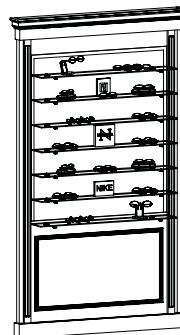

STYLUS GLASS SHELF DISPLAY WITH FLUTED COLUMNS

Low profile non-illuminated glass shelf display featuring fluted architectural columns.
Available in 3 sizes.

ITEM NO.
GSFL31ST
GSFL38ST
GSFL45ST

Frame Counts 30/40/50 depending on unit size

STORAGE UNIT

Storage unit with 2 doors. Ideal for underneath the Stylus Frame Display or Stylus Glass Shelf Display.
Available in 3 sizes.

ITEM NO.
SU24ST
SU31ST
SU38ST