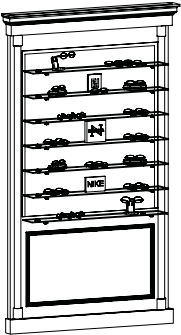

### STYLUS FRAME DISPLAY WITH COLUMNS

Low profile non-illuminated frame display featuring architectural columns.  
Available in 3 sizes.

ITEM NO.  
**FDCOL31ST**  
**FDCOL38ST**  
**FDCOL45ST**

Frame Counts 56/70/84 depending on unit size

### STYLUS FRAME DISPLAY WITH FLUTED COLUMNS

Low profile non-illuminated frame display featuring fluted architectural columns.  
Available in 3 sizes.

ITEM NO.  
**FDL31ST**  
**FDL38ST**  
**FDL45ST**

Frame Counts 56/70/84 depending on unit size