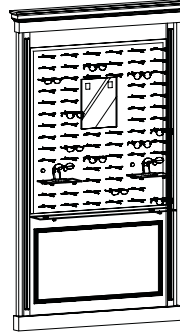

Stylus is a low profile display system that uses minimal space but gives you a beautiful interior. Stylus combines timeless elements like architectural columns and fluted molding with a smooth, slim form. This design brings traditional accents and contemporary style together to create a warm and inviting environment.

### STYLUS FRAME DISPLAY WITH COLUMNS

Low profile non-illuminated frame display featuring architectural columns.  
Available in 3 sizes.

ITEM NO.  
**FDCOL31ST**  
**FDCOL38ST**  
**FDCOL45ST**

Frame Counts 56/70/84 depending on unit size

### STYLUS FRAME DISPLAY WITH FLUTED COLUMNS

Low profile non-illuminated frame display featuring fluted architectural columns.  
Available in 3 sizes.

ITEM NO.  
**FDL31ST**  
**FDL38ST**  
**FDL45ST**

Frame Counts 56/70/84 depending on unit size