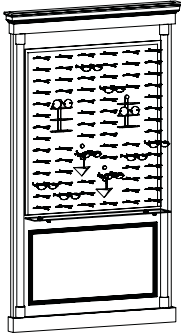

Stylus is a low profile display system that uses minimal space but gives you a beautiful interior. Stylus combines timeless elements like architectural columns and fluted molding with a smooth, slim form. This design brings traditional accents and contemporary style together to create a warm and inviting environment.

### STYLUS FRAME DISPLAY WITH COLUMNS

Low profile non-illuminated frame display featuring architectural columns.  
Available in 3 sizes.

ITEM NO.  
**FDCOL31ST**  
**FDCOL38ST**  
**FDCOL45ST**

Frame Counts 56/70/84 depending on unit size

### STYLUS FRAME DISPLAY WITH FLUTED COLUMNS

Low profile non-illuminated frame display featuring fluted architectural columns.  
Available in 3 sizes.

ITEM NO.  
**FDL31ST**  
**FDL38ST**  
**FDL45ST**

Frame Counts 56/70/84 depending on unit size